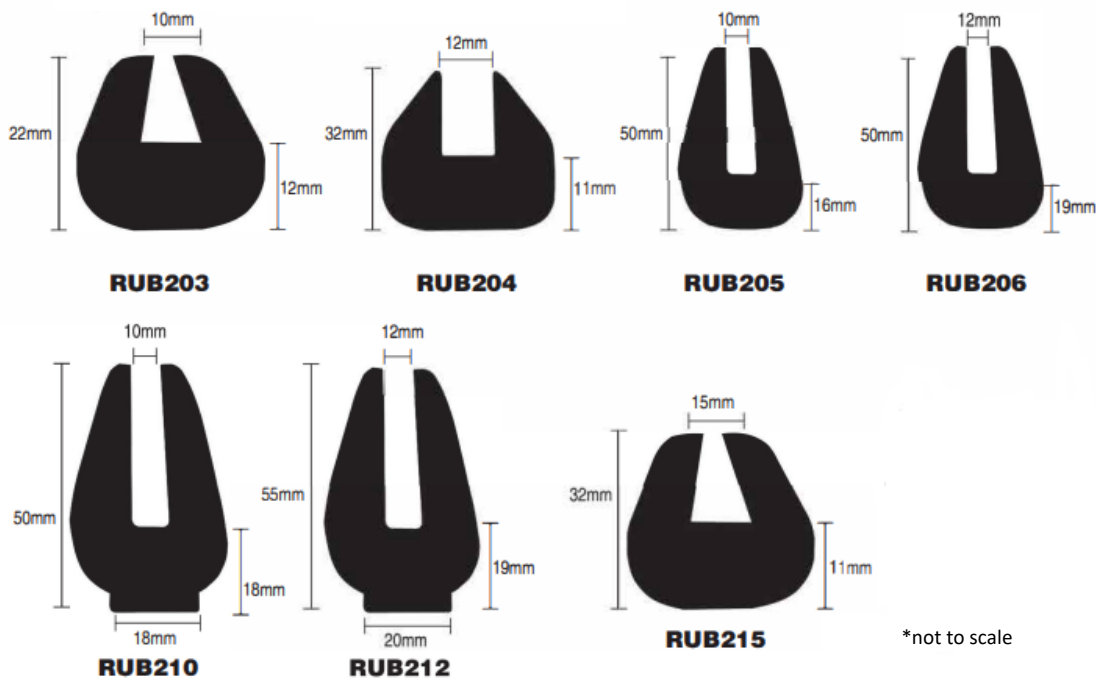

Stringer Bar Capping

Stringer Bar Capping

| Product Description | Roll Length | AU | NZ |
|--------------------------|-------------|----|----|
| 10mm Short Leg | 20 Metres | ✓ | ✓ |
| 12mm Short Leg | 20 Metres | ✓ | ✓ |
| 10mm Long Leg | 20 Metres | ✓ | ✓ |
| 10mm Long Leg (Poly) | 15 Metres | ✓ | ✓ |
| 12mm Long Leg | 20 Metres | ✓ | ✓ |
| 12mm Long Leg (Poly) | 15 Metres | ✓ | ✓ |
| 10mm Long Leg Flat Top | 20 Metres | ✓ | ✓ |
| 12mm Long Leg Flat Top | 20 Metres | ✓ | ✓ |
| 15mm Short Leg | 20 Metres | | ✓ |
| 16mm Long Leg Flat Top | 20 Metres | ✓ | |
| 18mm Bottom Tube (round) | 20 Metres | ✓ | ✓ |