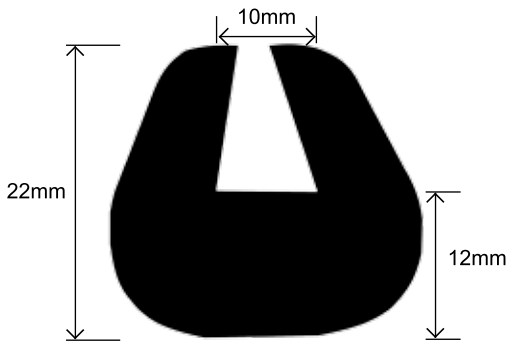

For more information on our products and services visit our website at www.advanced-engineering-group.com

Capping Rubber

Reference Code	Product Description	Roll Length
RUB203	10mm Short Leg	20 Metres
RUB204	12mm Short Leg	20 Metres
RUB215	15mm Short Leg	20 Metres
RUB205	10mm Long Leg	20 Metres
RUB212	12mm Long Leg	20 Metres