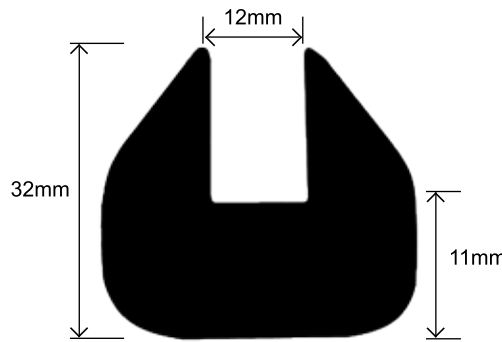

For more information on our products and services visit our website at www.advanced-engineering-group.com

Capping Rubber

Reference Code	Product Description	Roll Length
RUB203	10mm Short Leg	20 Metres
RUB204	12mm Short Leg	20 Metres
RUB215	15mm Short Leg	20 Metres
RUB205	10mm Long Leg	20 Metres
RUB212	12mm Long Leg	20 Metres

RUB203

RUB204

RUB215

RUB205

RUB212

Other Capping Rubber types & specifications also available upon request

*Drawings not to scale

Australia
 P 61 7 3713 7744
 F 61 7 3713 7788
sales@advanced-eng.com.au