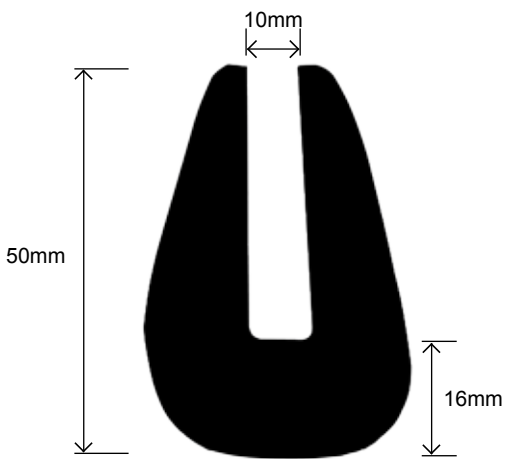

For more information on our products and services visit our website at www.advanced-engineering-group.com

Capping Rubber

Reference Code	Product Description	Roll Length
RUB203	10mm Short Leg	20 Metres
RUB204	12mm Short Leg	20 Metres
RUB215	15mm Short Leg	20 Metres
RUB205	10mm Long Leg	20 Metres
RUB212	12mm Long Leg	20 Metres

RUB203

RUB204

RUB215

RUB205

RUB212

Other Capping Rubber types & specifications also available upon request

*Drawings not to scale

Australia
 P 61 7 3713 7744
 F 61 7 3713 7788
sales@advanced-eng.com.au