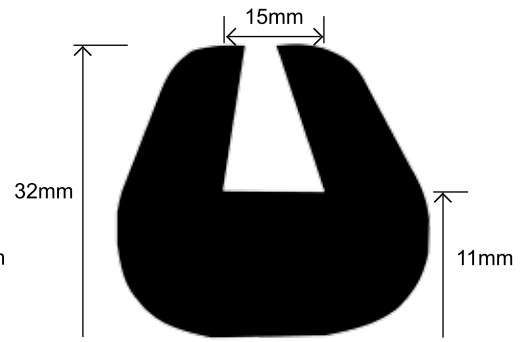

For more information on our products and services visit our website at www.advanced-engineering-group.com

Capping Rubber

Reference Code	Product Description	Roll Length
RUB203	10mm Short Leg	20 Metres
RUB204	12mm Short Leg	20 Metres
RUB215	15mm Short Leg	20 Metres
RUB205	10mm Long Leg	20 Metres
RUB212	12mm Long Leg	20 Metres

RUB215

Other Capping Rubber types & specifications also available upon request

*Drawings not to scale

Australia
P 61 7 3713 7744
F 61 7 3713 7788
sales@advanced-eng.com.au

New Zealand
P 0800 880 233
F 0800 880 234
sales@advanced.eng.co.nz