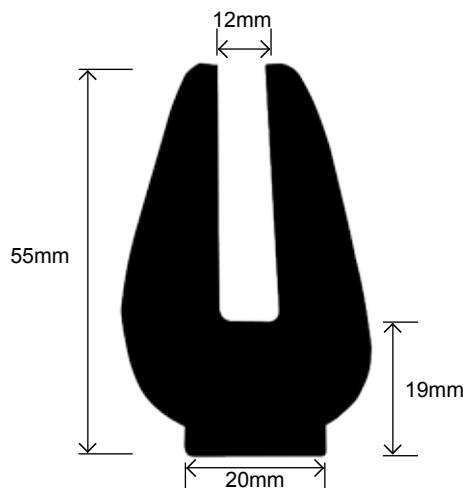

For more information on our products and services visit our website at www.advanced-engineering-group.com

Capping Rubber

Reference Code	Product Description	Roll Length
RUB203	10mm Short Leg	20 Metres
RUB204	12mm Short Leg	20 Metres
RUB215	15mm Short Leg	20 Metres
RUB205	10mm Long Leg	20 Metres
RUB212	12mm Long Leg	20 Metres

RUB203

RUB204

RUB215

RUB205

RUB212

Other Capping Rubber types & specifications also available upon request

*Drawings not to scale

Australia
 P 61 7 3713 7744
 F 61 7 3713 7788
sales@advanced-eng.com.au